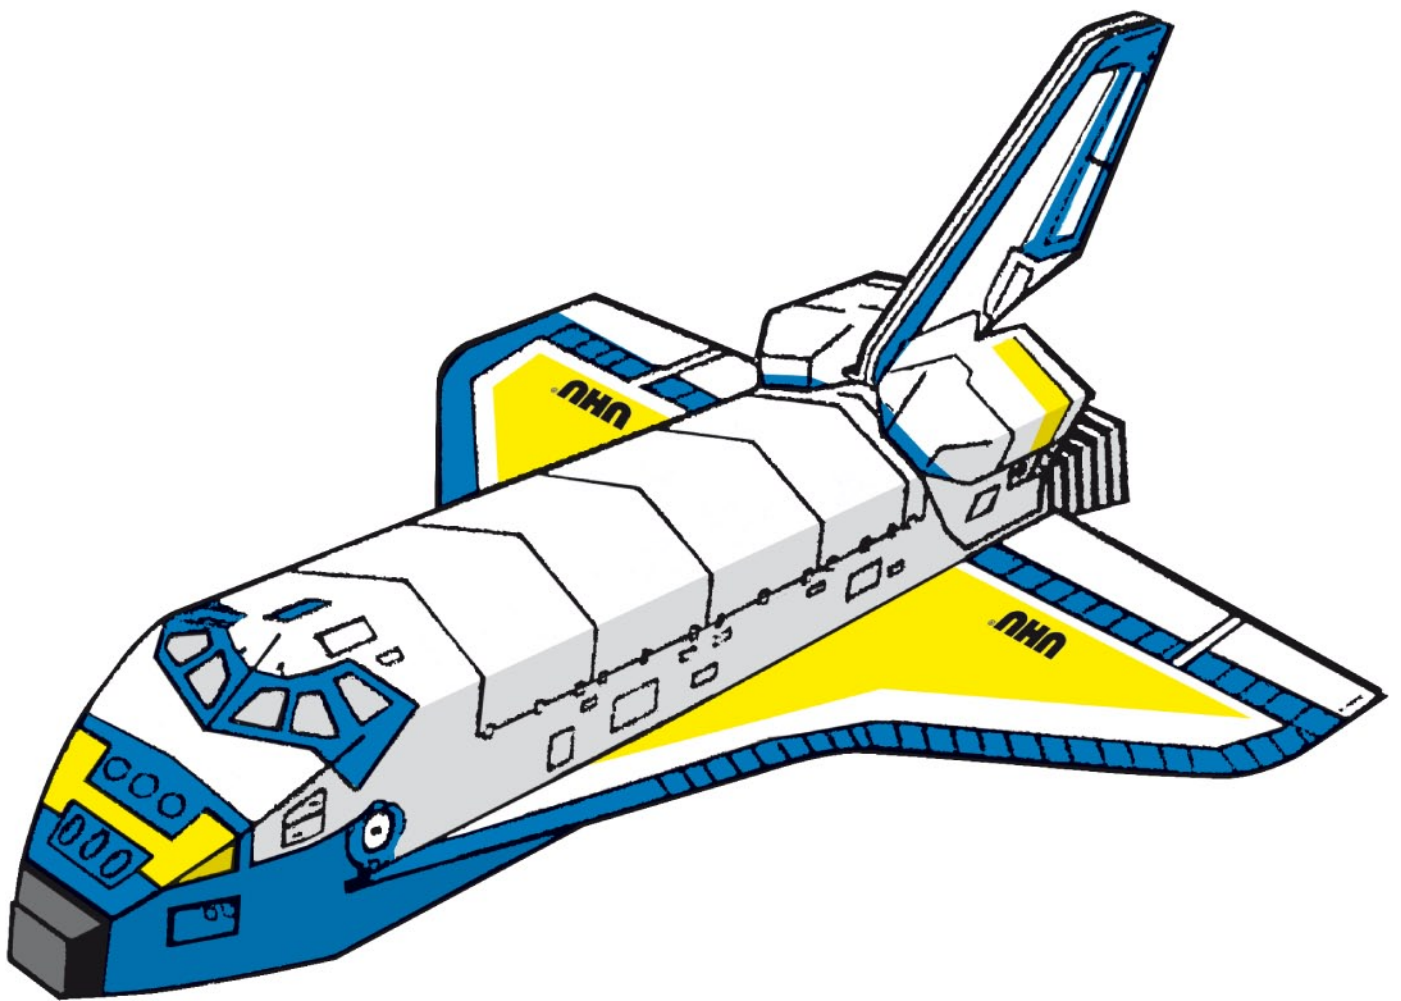

CREATE YOUR OWN / CREA TU PROPIA

SPACE SHUTTLE

NAVE ESPACIAL

 **1.** CUT OUT ITEMS
RECORTA OBJETOS

 **2.** FOLD ITEMS
DOBLA PARTES

 **3.** GLUE YOUR SPACE SHUTTLE
PEGA TU NAVE ESPACIAL

DOWNLOAD MORE PAPERCRAFTS / DESCARGA MÁS PAPERCRAFTS
@ WWW.UHU-PAPERCRAFT.COM

UHU[®]
glues anything, anytime.